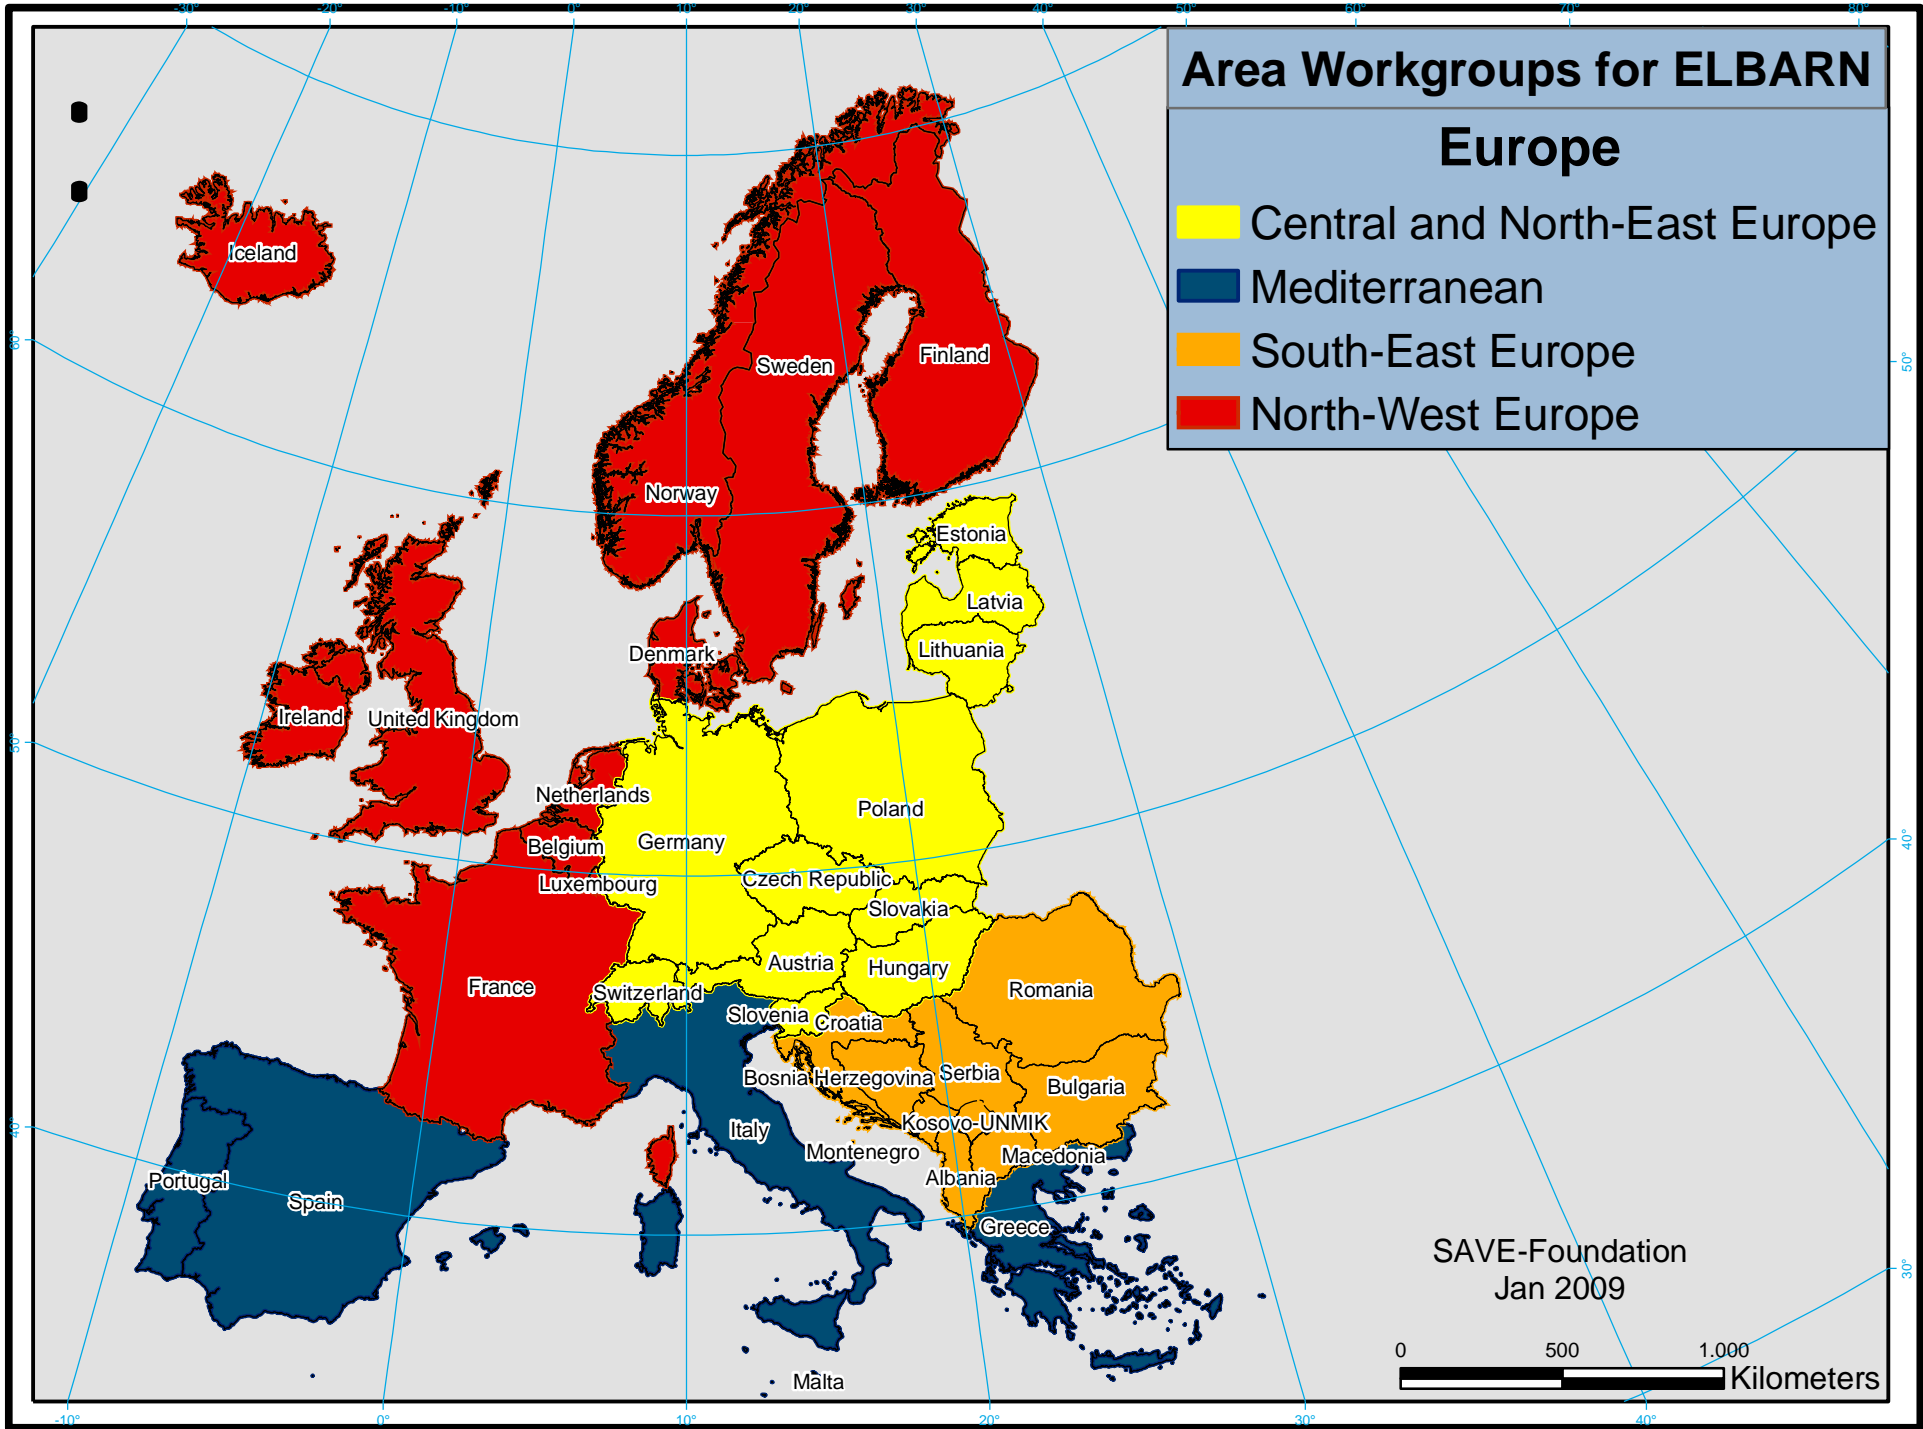

# Area Workgroups for ELBARN

## Europe

- Central and North-East Europe
- Mediterranean
- South-East Europe
- North-West Europe

SAVE-Foundation  
Jan 2009